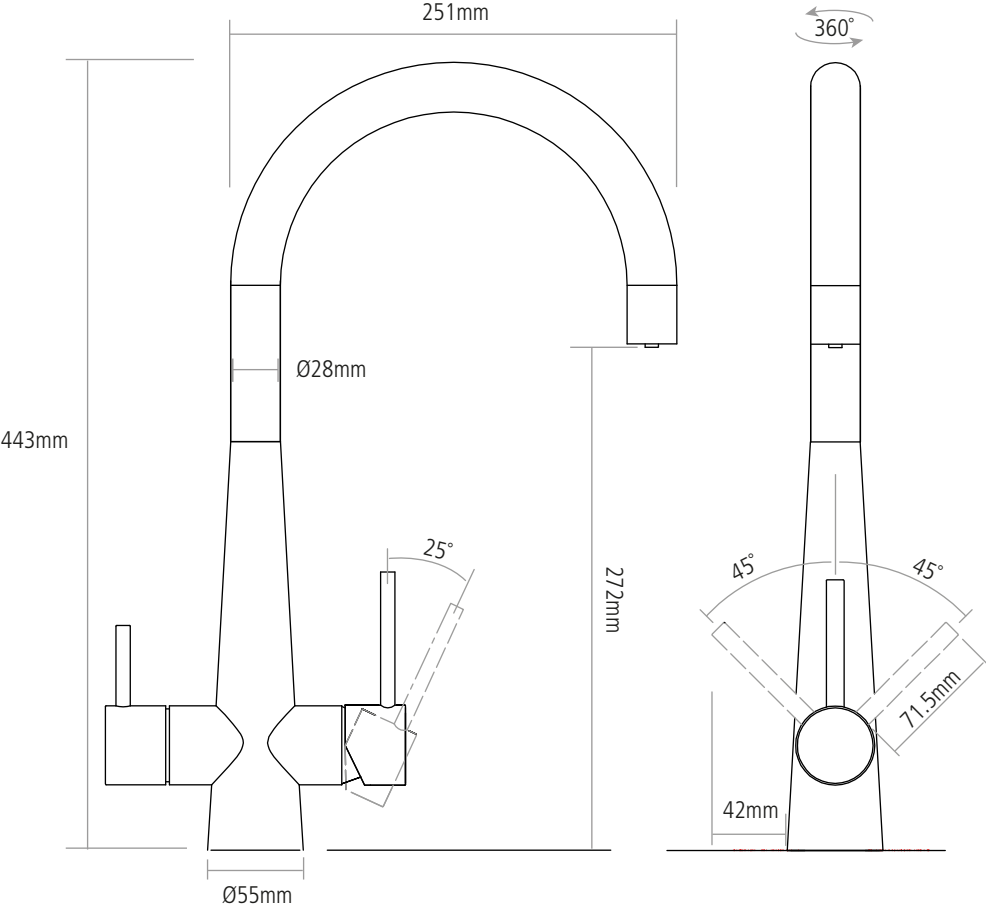

DIMENSIONS

Worktop cut-out 35mm required