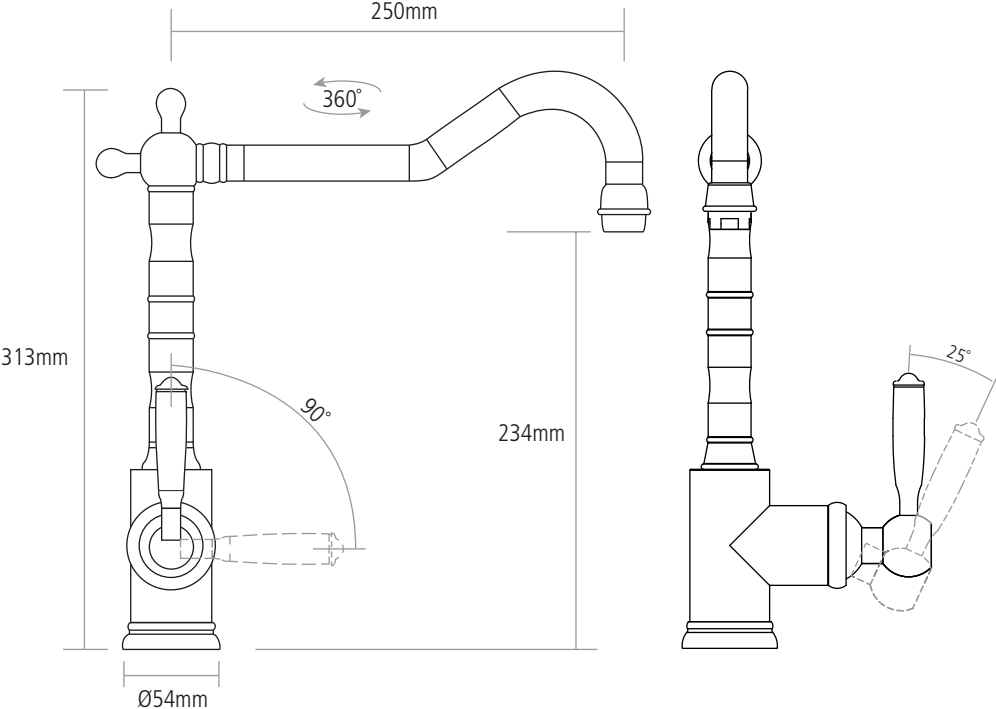

DIMENSIONS

Worktop cut-out 35mm required