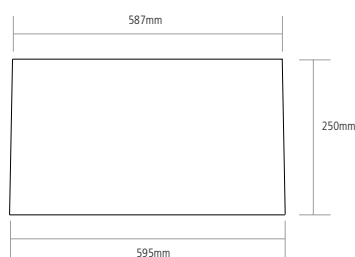

### ←→ DIMENSIONS

**BOWL DEPTH:** 225MM  
**OVERALL BOWL DEPTH:** 250MM  
**MIN. BASE UNIT:** 600MM  
**SINK TAPERS FROM BOTTOM TO TOP BY APPROX. 8MM**

FRONT ON

SIDE ON