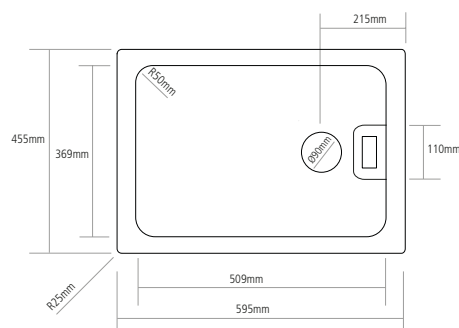

### FEATURES

- Reversible
  - No tap facility
  - 90mm waste outlets for a basket strainer wastes
  - Overflow included
- Wastes to be ordered separately

### ACCESSORY OPTIONS

Roweca anthracite chopping board  
VACB

Universal wooden chopping board  
CBB3040

Basket strainer waste decorative cover  
CWC2

### ←→ DIMENSIONS

**BOWL DEPTH:** 225MM  
**OVERALL BOWL DEPTH:** 250MM  
**MIN. BASE UNIT:** 600MM  
**SINK TAPERS FROM BOTTOM TO TOP BY APPROX. 8MM**

FRONT ON

SIDE ON