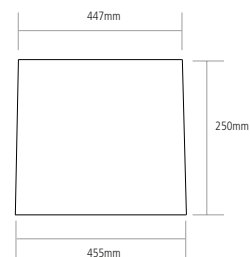

### ←→ DIMENSIONS

**BOWL DEPTH:** 225MM  
**OVERALL BOWL DEPTH:** 250MM  
**MIN. BASE UNIT:** 600MM  
**SINK TAPERS FROM BOTTOM TO TOP BY APPROX. 8MM**

FRONT ON

SIDE ON