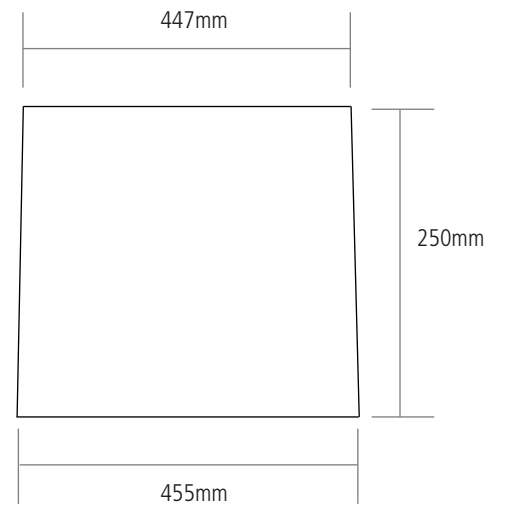

DIMENSIONS

BOWL DEPTH: 225MM

OVERALL BOWL DEPTH: 250MM

MIN. BASE UNIT: 600MM

SINK TAPERS FROM BOTTOM

TO TOP BY APPROX. 8MM

FRONT ON

SIDE ON