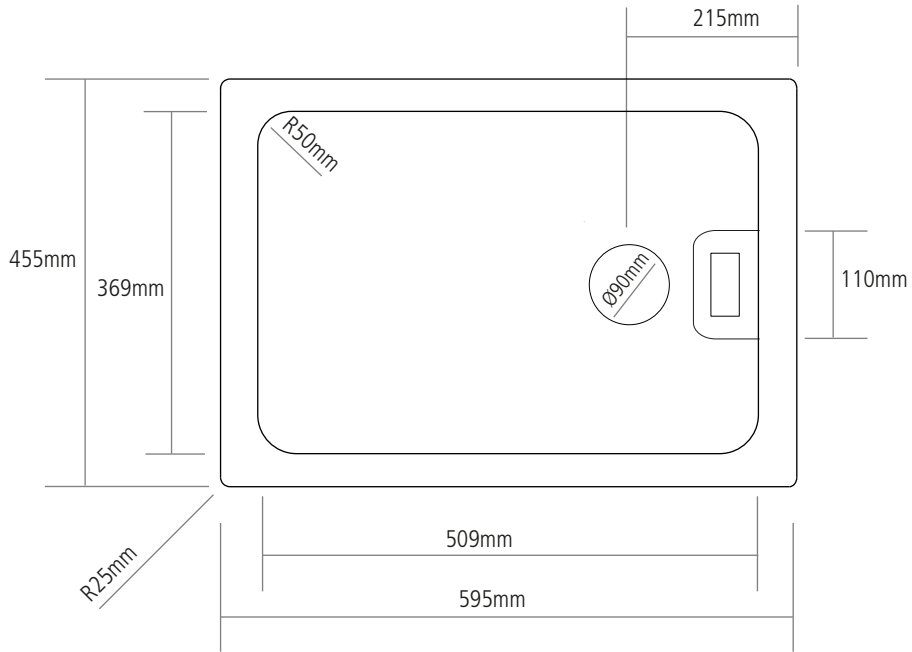

DIMENSIONS

BOWL DEPTH: 225MM

OVERALL BOWL DEPTH: 250MM

MIN. BASE UNIT: 600MM

SINK TAPERS FROM BOTTOM

TO TOP BY APPROX. 8MM

FRONT ON

SIDE ON