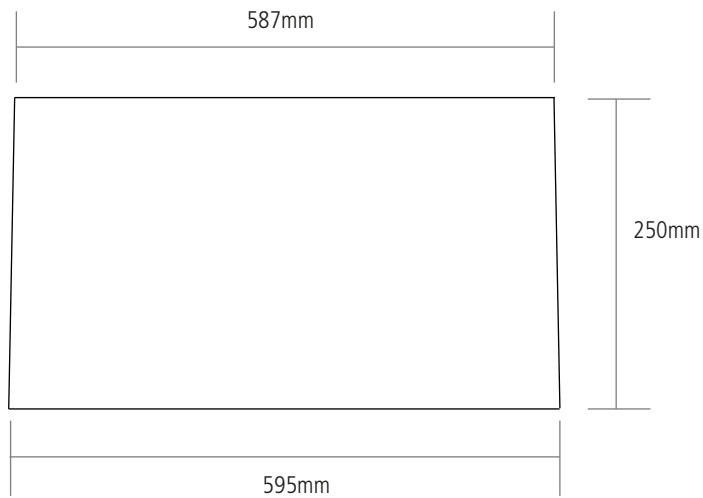

DIMENSIONS

BOWL DEPTH: 225MM

OVERALL BOWL DEPTH: 250MM

MIN. BASE UNIT: 600MM

SINK TAPERS FROM BOTTOM

TO TOP BY APPROX. 8MM

FRONT ON

SIDE ON