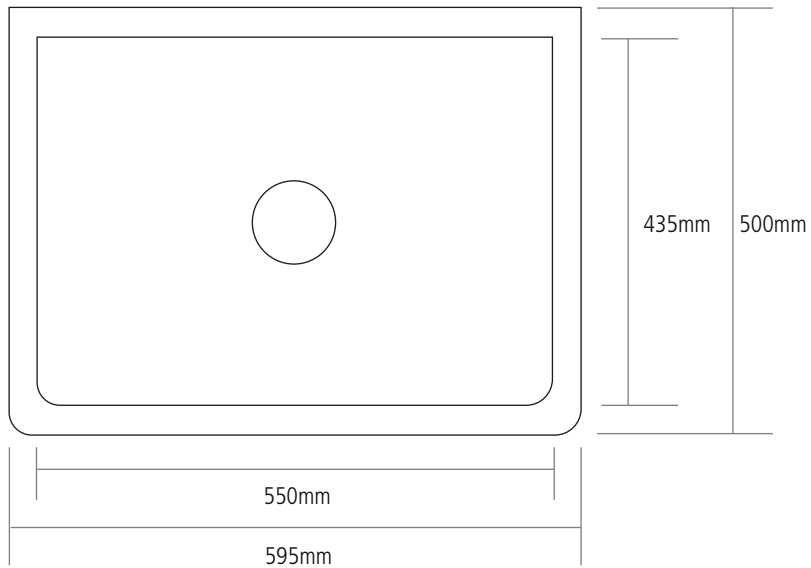

DIMENSIONS

BOWL DEPTH: 170MM

OVERALL SINK DEPTH: 200MM

MIN. BASE UNIT: 600MM

SINK TAPPERS FROM TOP TO

BOTTOM BY APPROX. 10MM

NOTE: All sink dimensions may vary by plus-or-minus 2%