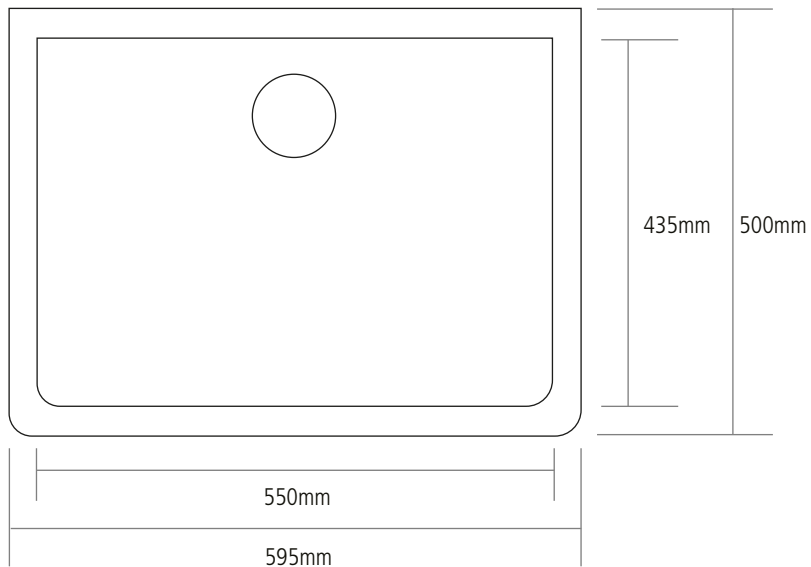

# DIMENSIONS

---

**BOWL DEPTH:** 170MM

**OVERALL SINK DEPTH:** 200MM

**MIN. BASE UNIT:** 600MM

**SINK TAPPERS FROM TOP TO**

**BOTTOM BY APPROX. 10MM**

---

NOTE: All sink dimensions may vary by plus-or-minus 2%