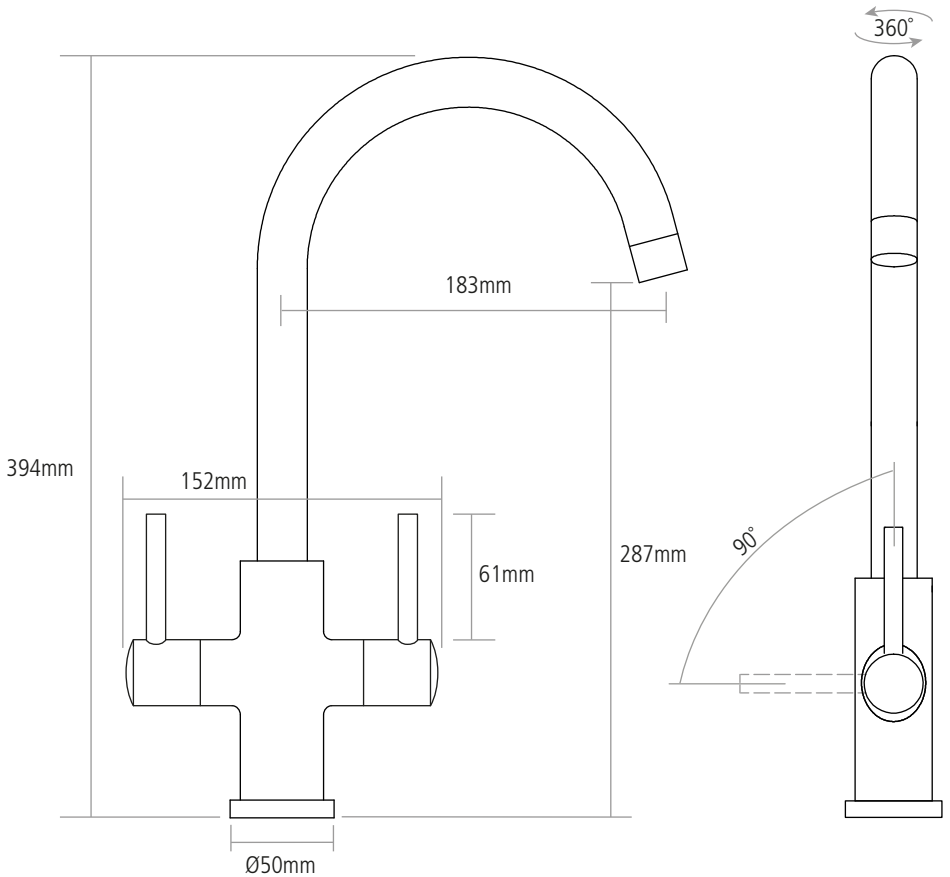

DIMENSIONS

Worktop cut-out 35mm required