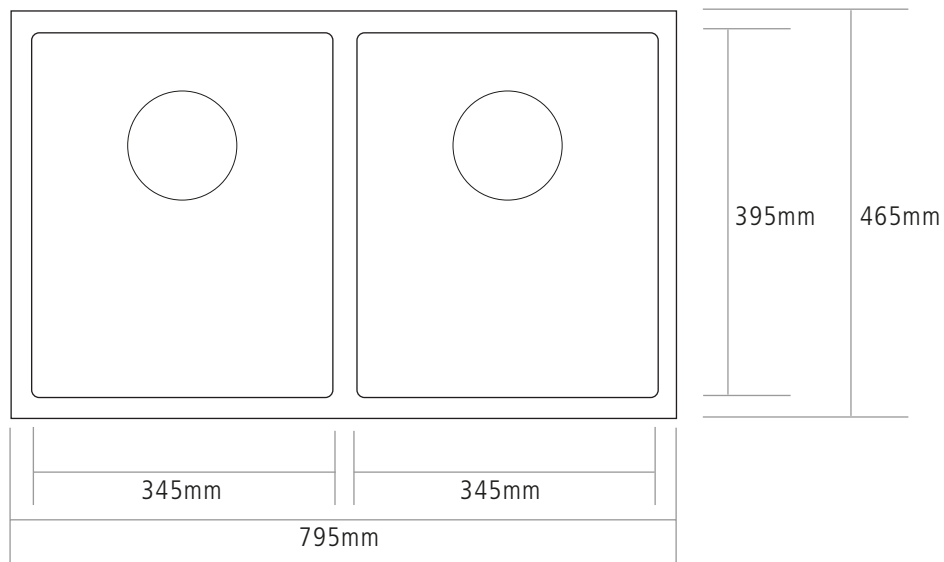

# DIMENSIONS

---

**BOWL DEPTH:** 200MM

**OVERALL SINK DEPTH:** 220MM

**MIN. BASE UNIT:** 800MM

---