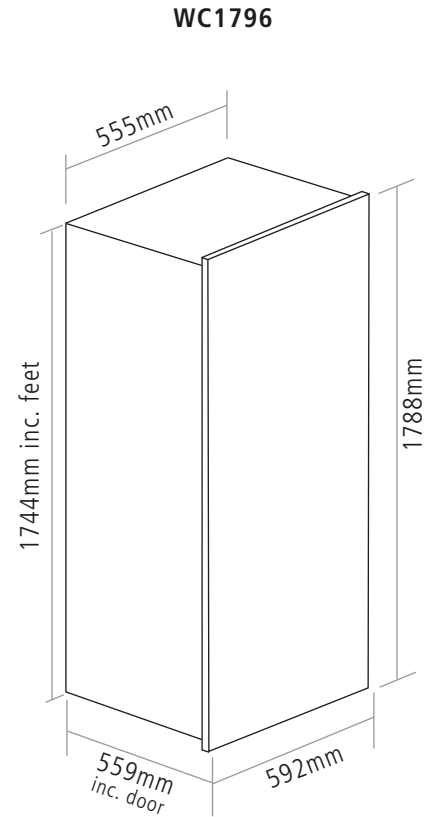

DIMENSIONS

Please note: once installed the appliance door may not sit completely flush with the kitchen furniture door
Dimensions may vary +/- 2mm due to manufacturing tolerances