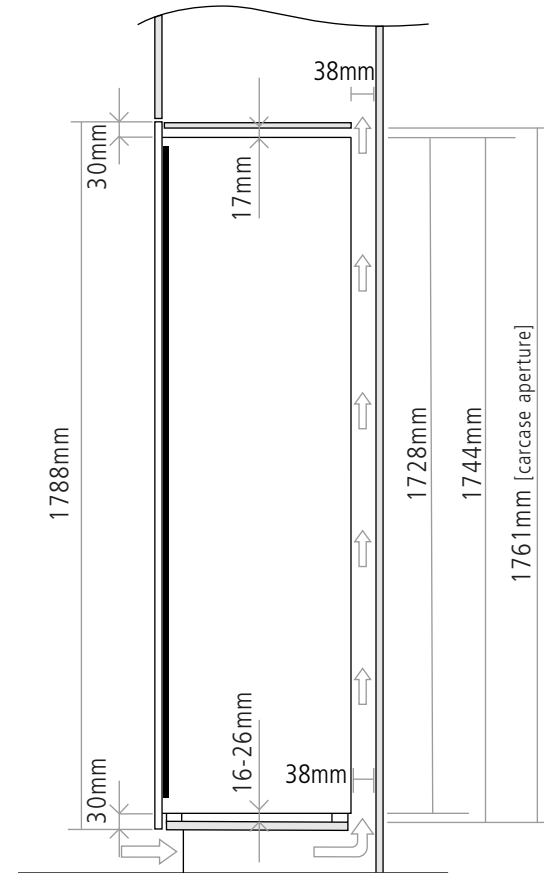

DIMENSIONS

Please note: once installed the appliance door may not sit completely flush with the kitchen furniture door
Dimensions may vary +/- 2mm due to manufacturing tolerances