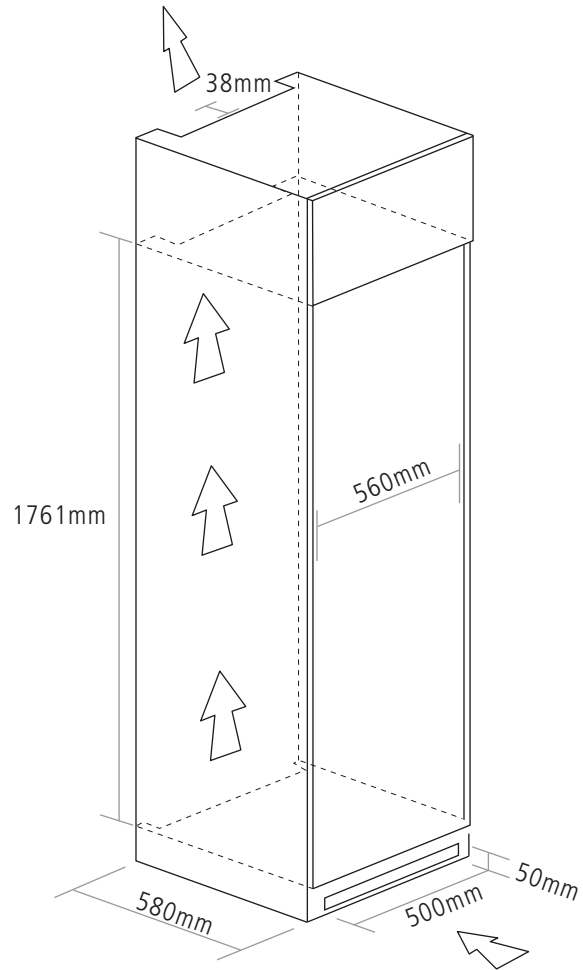

DIMENSIONS

Please note: once installed the appliance door may not sit completely flush with the kitchen furniture door
Dimensions may vary +/- 2mm due to manufacturing tolerances