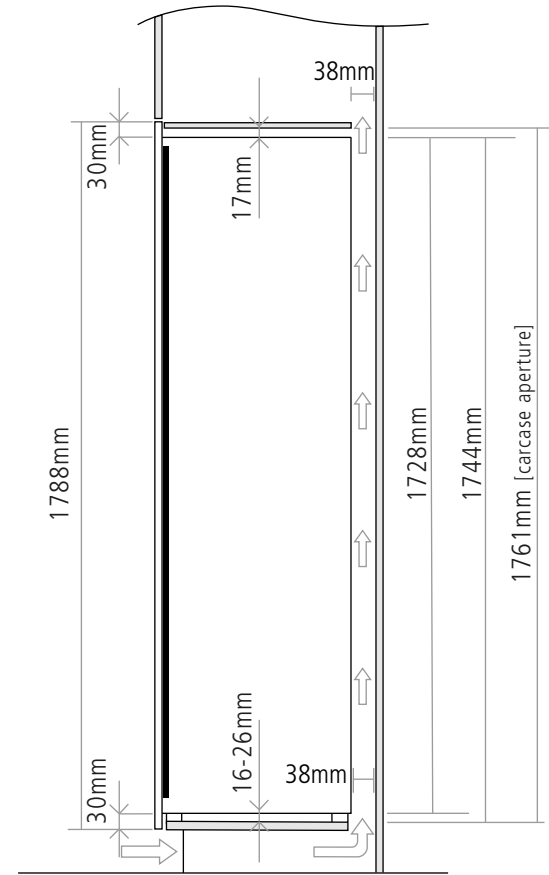

# DIMENSIONS

Please note: once installed the appliance door may not sit completely flush with the kitchen furniture door  
Dimensions may vary +/- 2mm due to manufacturing tolerances