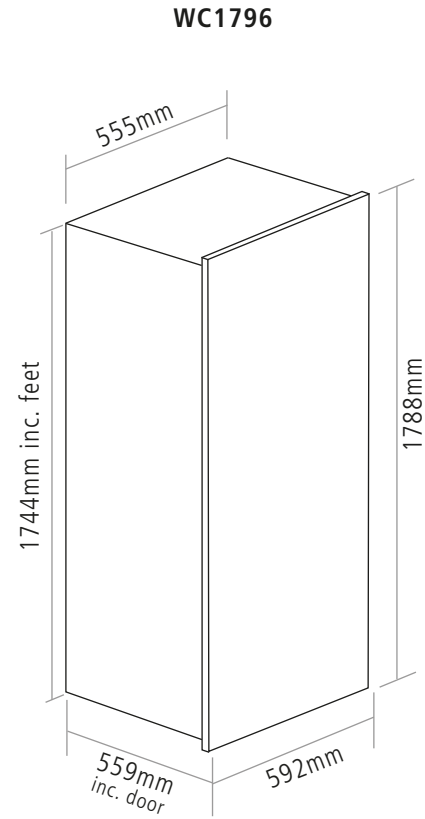

# DIMENSIONS

Please note: once installed the appliance door may not sit completely flush with the kitchen furniture door  
Dimensions may vary +/- 2mm due to manufacturing tolerances