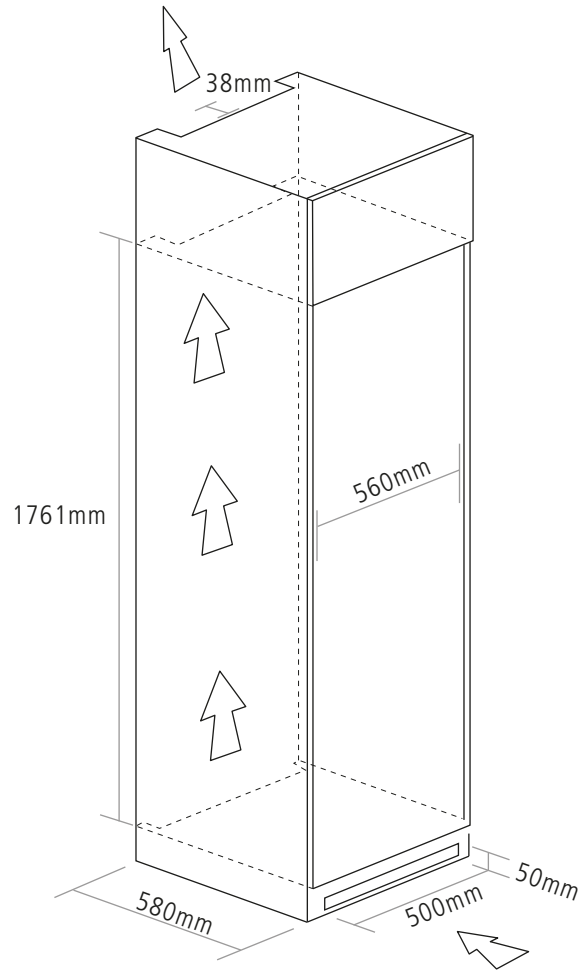

# DIMENSIONS

Please note: once installed the appliance door may not sit completely flush with the kitchen furniture door  
Dimensions may vary +/- 2mm due to manufacturing tolerances