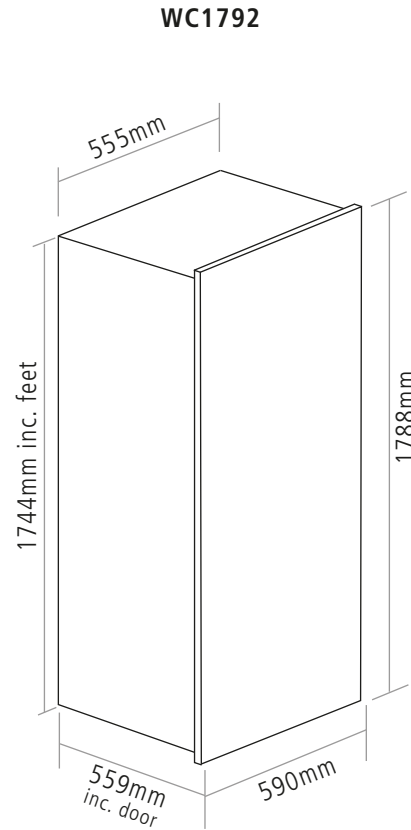

# DIMENSIONS

Please note: once installed the appliance door may not sit completely flush with the kitchen furniture door  
Dimensions may vary +/- 2mm due to manufacturing tolerances