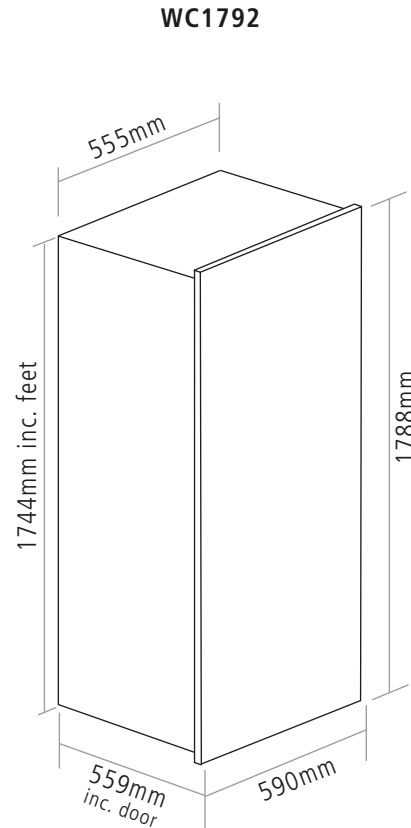

DIMENSIONS

Please note: once installed the appliance door may not sit completely flush with the kitchen furniture door
Dimensions may vary +/- 2mm due to manufacturing tolerances