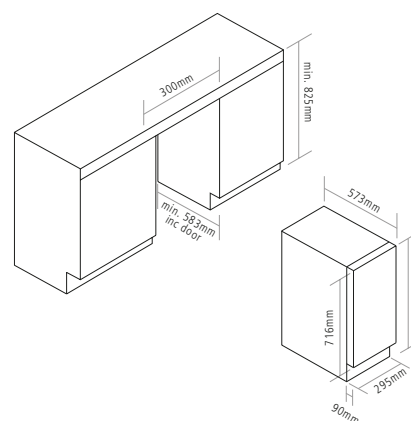

DIMENSIONS

Features

CHAMPAGNE SHELVES

The easy-slide beech shelves are non-scratch so they won't damage bottle labels. If Champagne is your drink of choice, the slatted design allows you to store larger bottles so you're prepared for any special occasion.