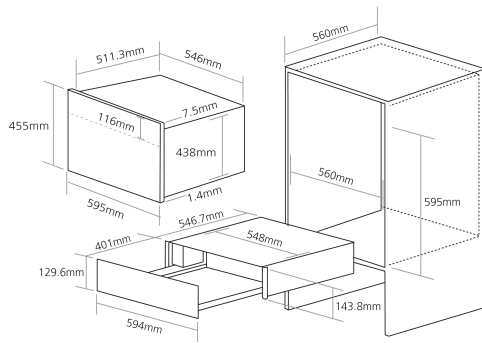

## SENSE STORAGE DRAWER

### DIMENSIONS

### DIMENSIONS

**h**: 143.8mm

### FEATURES

- Push/pull opening
- Extremely rigid to support the weight of an appliance on top
- Maximum capacity 25kg
- Smooth slide soft-close drawer runners
- Storage drawer will take SDWINE

COOKING