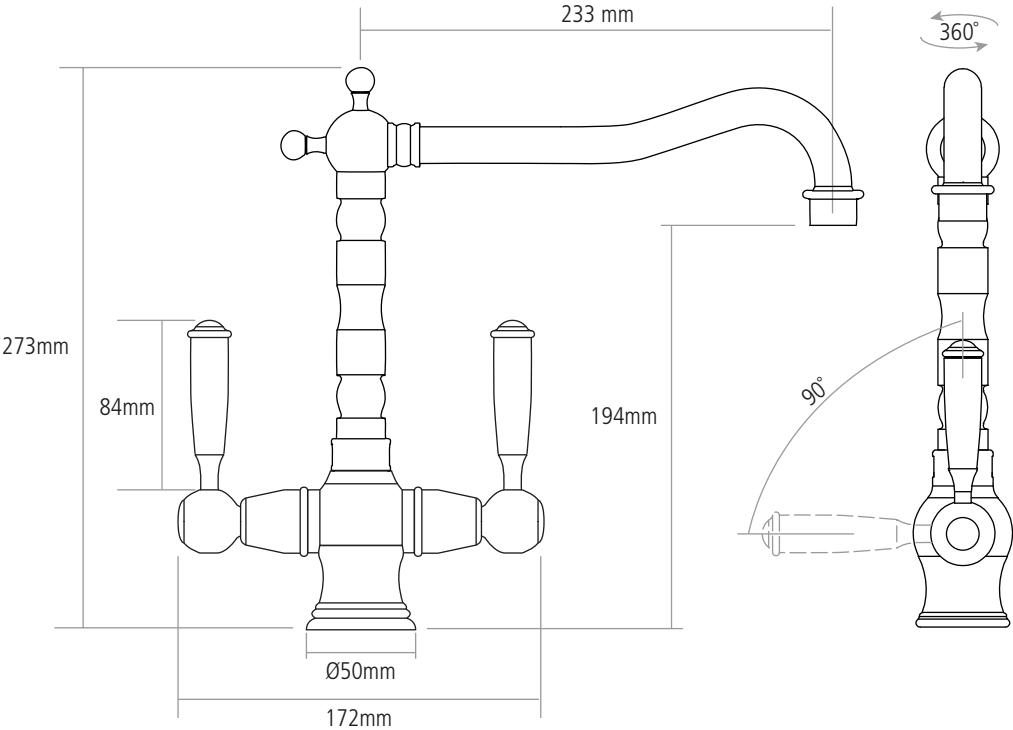

DIMENSIONS

Worktop cut-out 35mm required