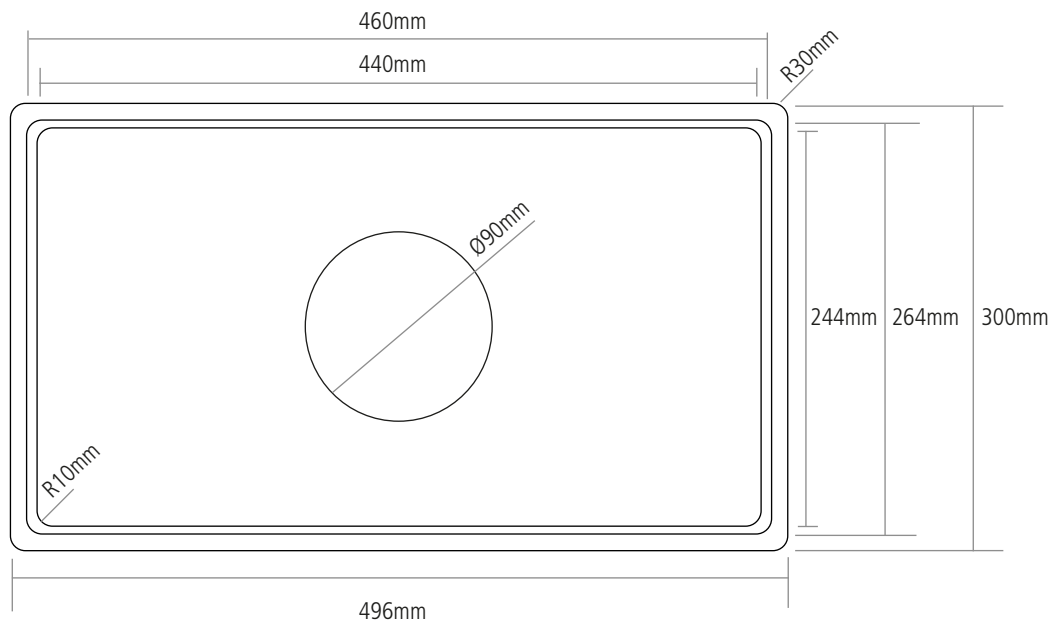

# DIMENSIONS

**SINK DEPTH:** 191MM

**OVERALL SINK DEPTH:** 203MM

**MIN. BASE UNIT:** 500MM

**INSET CUT-OUT SIZE:** 484 x 288MM