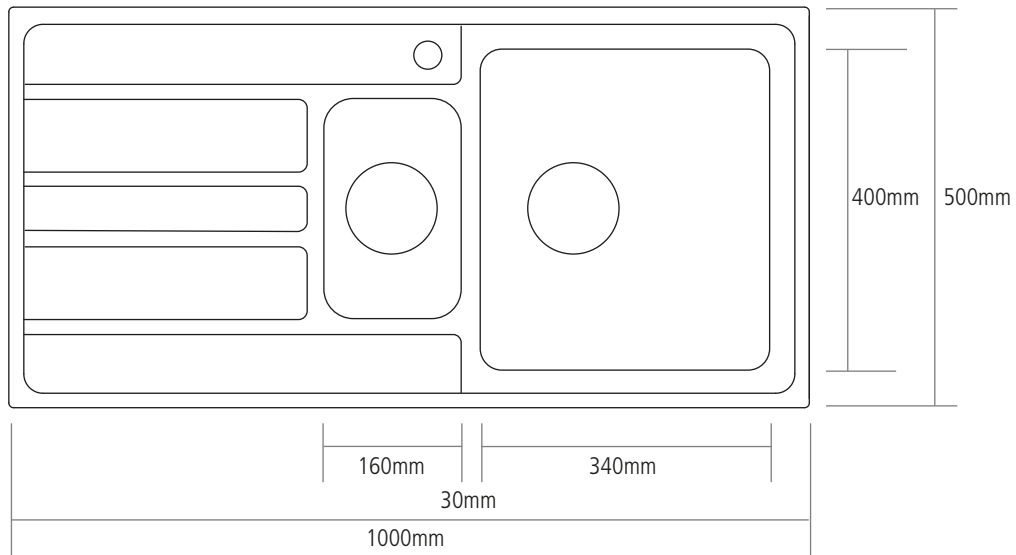

DIMENSIONS

MAIN BOWL DEPTH: 190MM

SMALL BOWL DEPTH: 110MM

MIN. BASE UNIT: 600MM

CUT-OUT SIZE: 982 x 482MM
