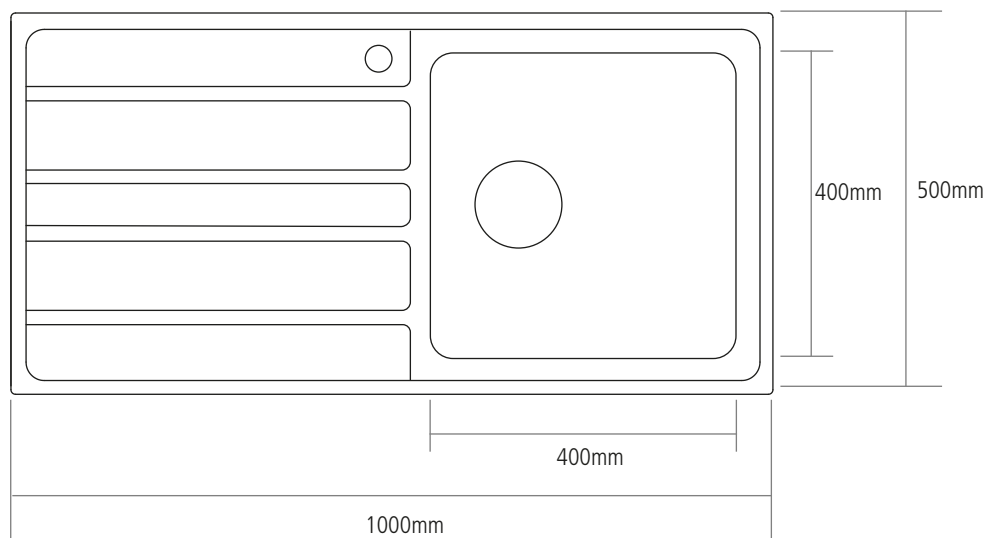

DIMENSIONS

MAIN BOWL DEPTH: 190MM

MIN. BASE UNIT: 600MM

CUT-OUT SIZE: 982 x 482MM
