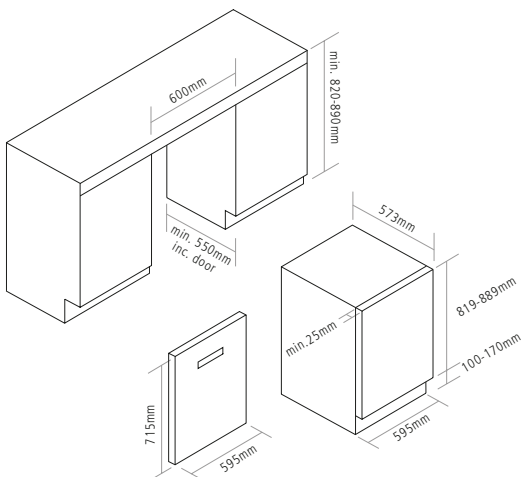

BUILT-UNDER LARDER FRIDGE WITH ICE BOX

DIMENSIONS

PRODUCT CODE

RBR6

DIMENSIONS

↔ w:595mm

PERFORMANCE

e Energy class A+
 Energy consumption
 171kWh/yr
 Max. noise level 39dB[A]
 2kg/24hrs freezing capacity

FINISH AVAILABLE

White

FEATURES

- Matches RBF4 freezer
- Mechanically controlled
- Adjustable thermostat
- 100% CFC/HFC free
- Fixed door installation
- Reversible door
- Ice box open/closed indicator

Fridge

- Auto defrost
- Interior LED light

Ice Box

- 4 Star
- Manual defrost

DESIGN

- Deluxe silver trimmed door balconies
- Transparent glass shelves and plastic compartments

STORAGE

- 1 Glass shelf
- 1 Glass crisper cover shelf
- 1 Salad crisper
- 2 Plastic door storage compartments
- 1 Egg tray
- 1 Ice cube tray

CAPACITY

- 115 Litre total net capacity
- 120 Litre total gross capacity
- 98 Litre fridge net capacity
- 17 Litre ice box net capacity