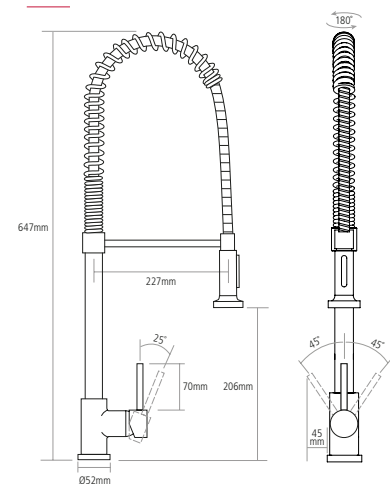

TORRENT PROFESSIONAL PULL-OUT SPRAY

PRODUCT CODE
TOR/CH

FINISH AVAILABLE

Polished chrome

GENERAL FEATURES

- Single lever design
- Minimum 0.5 bar pressure required
- Single lever ceramic valve
- Single flow
- Push button spray head
- Extendable hose

← DIMENSIONS

Note: Pull-out hose extended by 600mm

Worktop cut out 35mm required