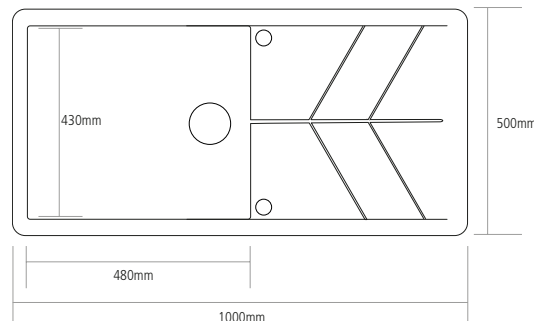

FEATURES

- Reversible
- 2 Semi-punched tap holes
- 90mm waste outlet for a basket strainer waste
- Suitable for a waste disposer
- Chrome waste, overflow and plumbing kit included
- Basket strainer waste decorative cover included [shown above CWC2]

ACCESSORY OPTIONS

Glass chopping board
CGCB2

Chrome basket
CMBB11CH

⇔ DIMENSIONS

BOWL DEPTH: 220MM
MIN. BASE UNIT: 600MM
CUT-OUT SIZE: 980 x 480MM