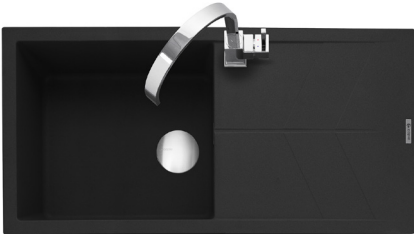

SOTERA 100 INSET WITH DRAINER

[ANTHRACITE SHOWN]

PRODUCT CODE

SOT100AN	ANTHRACITE
SOT100DS	DESERT SAND
SOT100CW	CHALK WHITE
SOT100PG	PEBBLE GREY

FINISH AVAILABLE

	Anthracite [metallic]
	Desert sand [matt]
	Chalk white [matt]
	Pebble grey [matt]

FEATURES

- Reversible
- 2 Semi-punched tap holes
- 90mm waste outlet for a basket strainer waste
- Suitable for a waste disposer
- Chrome waste, overflow and plumbing kit included
- Basket strainer waste decorative cover included [shown above CWC2]

ACCESSORY OPTIONS

Glass chopping board
CGCB2

Chrome basket
CMBB11CH

⇔ DIMENSIONS

BOWL DEPTH: 220MM
MIN. BASE UNIT: 600MM
CUT-OUT SIZE: 980 x 480MM