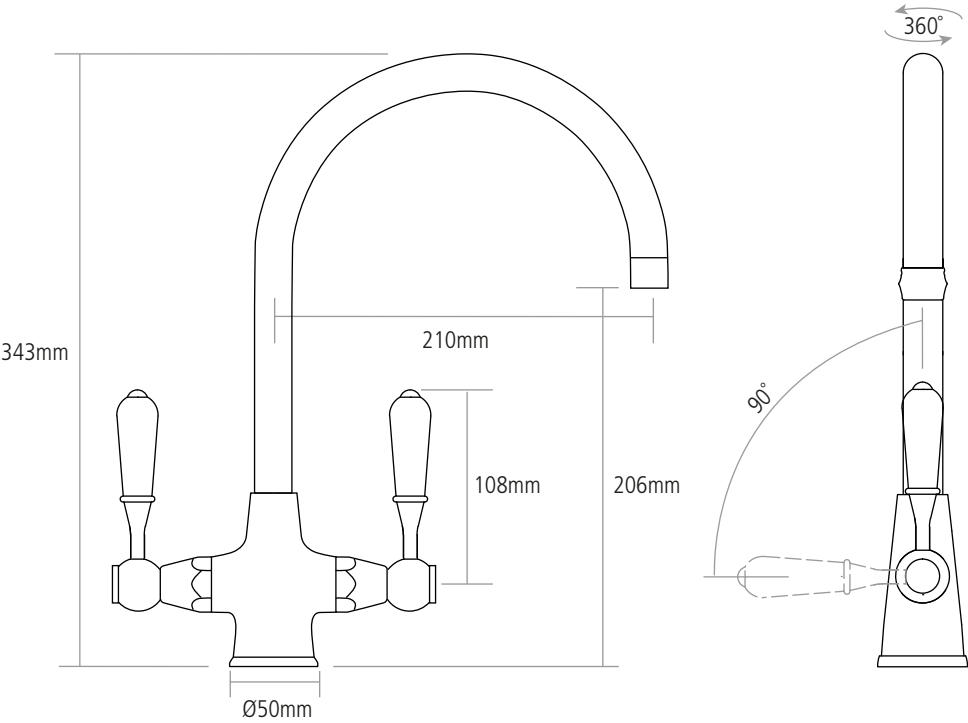

DIMENSIONS

Worktop cut-out 35mm required