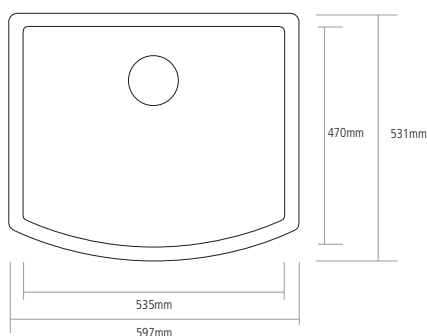

DIMENSIONS

BOWL DEPTH: 190MM
OVERALL SINK DEPTH: 220MM
MIN. BASE UNIT: 600MM

BASKET STRAINER WASTE OPTIONS

BSW/AB

Antique brass 90mm basket strainer waste with square & round overflow

BSW/GD

Gold 90mm basket strainer waste with square & round overflow

BSW/CO

90mm basket strainer waste with square & round overflow

BSW/BC

BSW/GM

Gunmetal 90mm basket strainer waste with square & round overflow

BSW/BSTEEL

Black steel 90mm basket strainer waste with square & round overflow

BSW/BS2

Brushed steel 90mm basket strainer waste

BSW/CH4

Chrome 90mm basket strainer waste