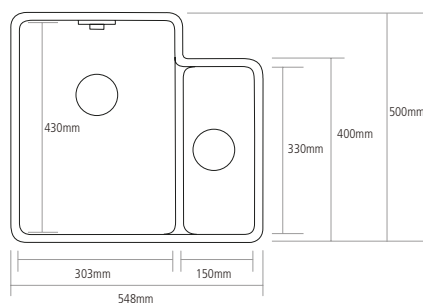

ACCESSORY OPTIONS

Universal wooden
chopping board
CBB3040

Basket strainer waste
decorative cover
CWC2

DIMENSIONS

BOWL DEPTH: 200MM

OVERALL SINK DEPTH: 225MM

MIN. BASE UNIT: 600MM

NOTE: All sink dimensions may vary by plus-or-minus 2%