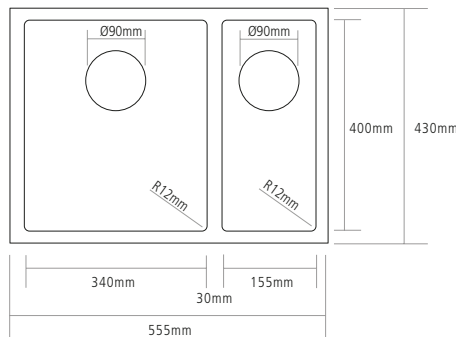

- 1mm brushed stainless steel
- Left or right handed small bowl
- No tap facility
- 2 90mm waste outlets for basket strainer wastes
- Suitable for a waste disposer
- Wastes, overflows and plumbing kit included

FITTING OPTIONS

Inset

Undermounted

ACCESSORY OPTIONS

Basket strainer waste decorative cover
CWC2

Stainless steel strainer bowl
CSB2955

Chrome sink grid
CGRID6

Roweca anthracite chopping board
VACB

Stainless steel foldmat
FMAT/SS

DIMENSIONS

BOWL DEPTH: 200MM

SMALL BOWL DEPTH: 150MM

MIN. BASE UNIT: 600MM

INSET CUT-OUT SIZE: 547 X 424MM

NOTE: For cut-out shape go to www.caple.co.uk for template