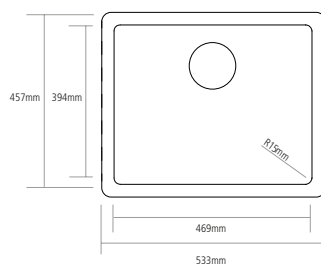

FEATURES

- 90mm waste outlet for basket strainer waste
- Suitable for a waste disposer
- Chrome wastes, overflow and plumbing kit included

ACCESSORY OPTIONS

Chrome basket
CMBB3CH

Basket strainer waste
decorative cover
CWC2

DIMENSIONS

Bowl depth 205mm
Min. base unit 600mm
Undermount cut-out size 479 x 403mm