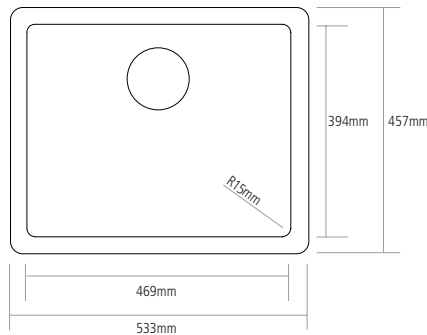

### FEATURES

- 90mm waste outlet for basket strainer waste
- Suitable for a waste disposer
- Chrome wastes, overflow and plumbing kit included

### ACCESSORY OPTIONS

Chrome basket  
CMBB3CH

Universal wooden  
chopping board  
CBB3040

Basket strainer waste  
decorative cover  
CWC2

### DIMENSIONS

**BOWL DEPTH:** 205MM  
**MIN. BASE UNIT:** 600MM  
**CUT-OUT SIZE:** 479 x 403MM