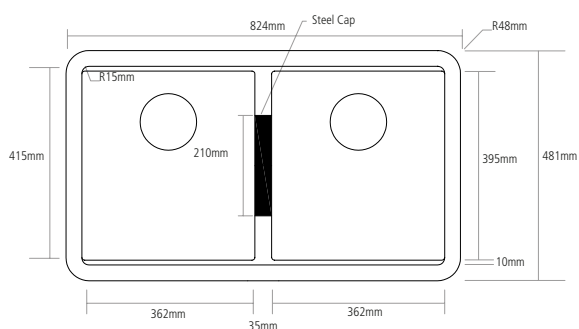

FEATURES

- No tap facility
- 2 90mm waste outlets for basket strainer wastes
- Suitable for a waste disposer
- Chrome wastes, overflow and plumbing kit included

ACCESSORY OPTIONS

Basket strainer waste decorative cover
CWC2

Universal wooden chopping board
CBB3040

DIMENSIONS

BOWL DEPTH: 240MM
MIN. BASE UNIT: 900MM