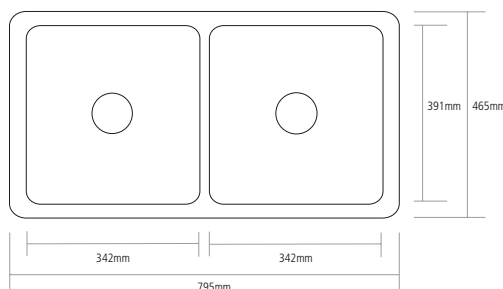

DIMENSIONS

BOWL DEPTH: 191MM
OVERALL SINK DEPTH: 229MM
MIN. BASE UNIT: 800MM
**SINK TAPPERS FROM TOP TO
BOTTOM BY APPROX. 4MM**

BASKET STRAINER WASTE OPTIONS

BSW/AB

Antique brass 90mm
basket strainer waste with
square & round overflow

BSW/GD

Gold 90mm basket
strainer waste with
square & round overflow

BSW/CO

90mm basket strainer
waste with square &
round overflow

BSW/BC

BSW/GM

Gunmetal 90mm basket
strainer waste with square
& round overflow

BSW/BSTEEL

Black steel 90mm basket
strainer waste with square
& round overflow

BSW/BS2

Brushed steel 90mm
basket strainer waste

BSW/CH4

Chrome 90mm basket
strainer waste