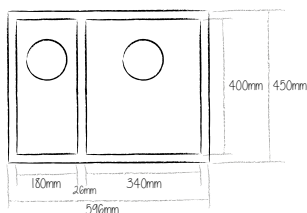

### ↔ DIMENSIONS

Main bowl depth  
200mm

Small bowl depth  
140mm

Min. base unit  
600mm

Cut-out size  
546 x 400mm

For cut-out shape go to  
[www.caple.co.uk](http://www.caple.co.uk) for template