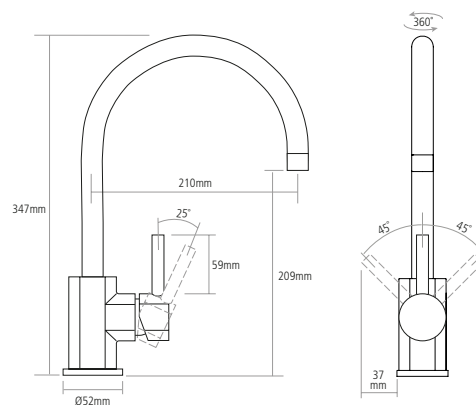

### GENERAL FEATURES

- Single lever design
- Minimum 0.3 bar pressure required
- Single lever ceramic valve
- Single flow

### ↔ DIMENSIONS

Worktop cut out 35mm required