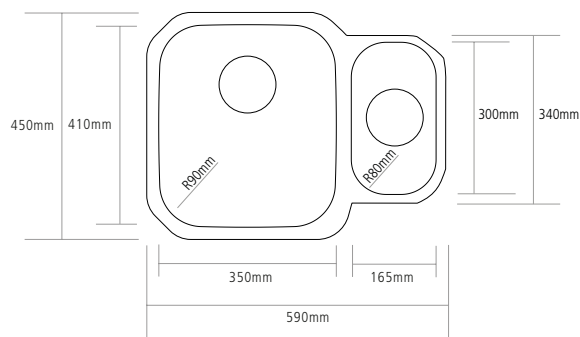

FORM 150 UNDERMOUNTED

PRODUCT CODE

FORM150UNI

FINISH AVAILABLE

 Stainless Steel

FEATURES

- 1.0mm satin stainless steel
- No tap facility
- 2 90mm waste outlets for basket strainer wastes
- Suitable for a waste disposer
- Wastes, overflows and plumbing kit included

ACCESSORY OPTIONS

Chrome basket
CMBB13CH

Stainless steel small
bowl basket
CSB25S

Basket strainer waste
decorative cover
CWC2

← DIMENSIONS

BOWL DEPTH: 180MM
SMALL BOWL DEPTH: 125MM
MIN. BASE UNIT: 600MM