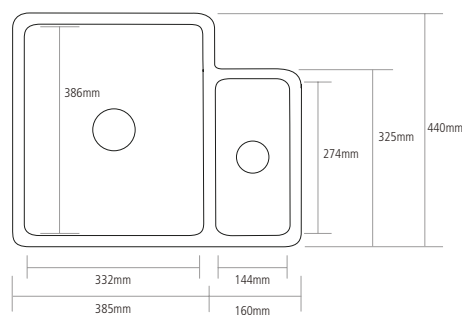

Basket strainer waste decorative cover
CWC2

DIMENSIONS

MAIN BOWL DEPTH: 176MM
SMALL BOWL DEPTH: 120MM
OVERALL SINK DEPTH: 200MM
MIN. BASE UNIT: 600MM

NOTE: All sink dimensions may vary by plus-or-minus 2%