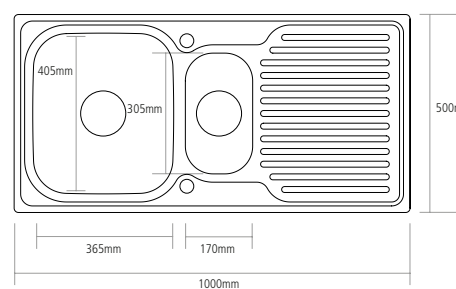

DOVE 150 INSET WITH DRAINER

PRODUCT CODE

DO150SS

FINISH AVAILABLE

Stainless steel

FEATURES

- 0.7mm satin stainless steel
- Reversible
- 2 Punched tap holes [one for tap hole stopper]
- 2 90mm waste outlets for basket strainer wastes
- Suitable for a waste disposer
- Wastes, overflow and plumbing kit included

ACCESSORY OPTIONS

Universal wooden
chopping board
CBB3040

Chrome main bowl basket
CMBB13CH

Chrome small bowl basket
CSB10CH

Basket strainer waste
decorative cover
CWC2

DIMENSIONS

MAIN BOWL DEPTH: 180MM
SMALL BOWL DEPTH: 128MM
MIN. BASE UNIT: 600MM
CUT-OUT SIZE: 978 X 480MM