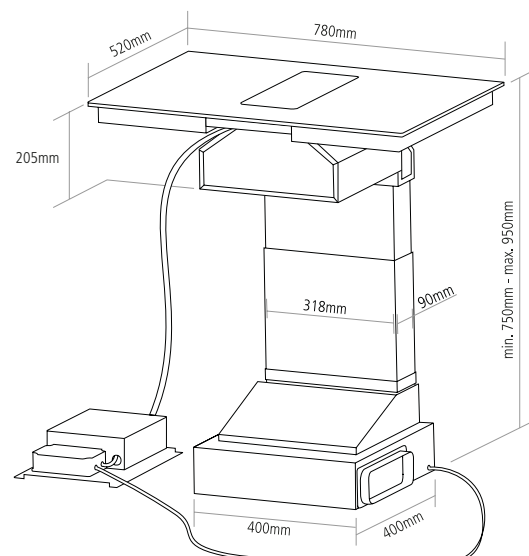

COOKING

INDUCTION DOWNDRAFT EXTRACTOR

PRODUCT CODE

DD935BK

DIMENSIONS

w:780mm

PERFORMANCE

e Energy class B
 Max. extraction 655m³/h
 [speed 1 286m³/h,
 speed 2 374m³/h,
 speed 3 497m³/h,
 speed 4 655m³/h]
 Max. noise level 67dB

Downdraft

- Touch control
- 4 Speeds
- Auto timer, switch-off after 10mins
- Aluminium grease filter
- Ducting spigot size 150mm
- Motor included
- Recirculation kit available

OPTIONAL EXTRAS

- Washable charcoal filter [CAP76CF]
 - Removable gunmetal grille [GRILLE/DD935GM]
 - Cast iron induction griddle [GRIDDLE2]
- Visit caple.co.uk for full range

INSTALLATION

- Fuse rating 40A

COOKING OUTPUT

4 Induction Zones

- 184 x 220mm – 3.7kW

DOWNDRAFTS