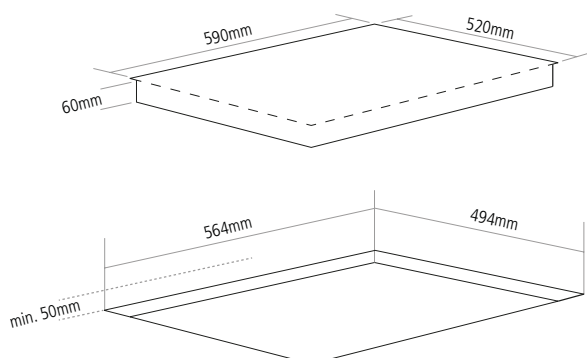

### DIMENSIONS

### DIMENSIONS

w:590mm

### COOKING OUTPUT

**4** Induction Zones

- 2 Dia. 180mm – 1.5kW

- 2 Dia. 180mm – 2kW