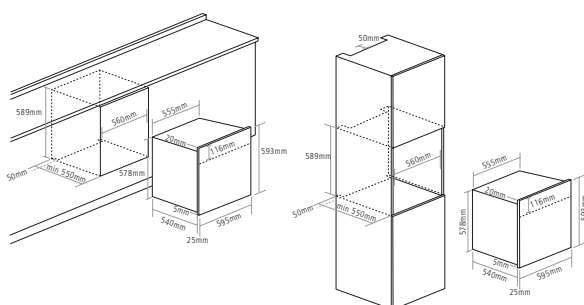

CAPLE CARE

FREE 2 YEAR
PARTS & LABOUR
GUARANTEE

SENSE ELECTRIC SINGLE OVEN

MotionHeat+

DIMENSIONS

PRODUCT CODE

S C2362

DIMENSIONS