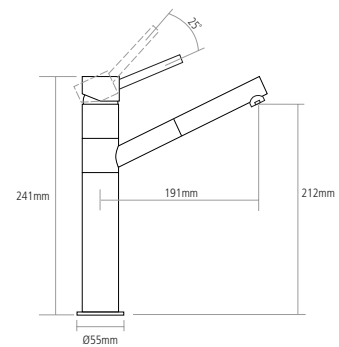

### GENERAL FEATURES

- Single lever design
- Minimum 0.5 bar pressure required
- Single lever ceramic valve
- Single flow
- Extendable hose
- 180° swivel spout

### ↔ DIMENSIONS

Note: Pull-out hose extended by 650mm

Worktop cut out 35mm required