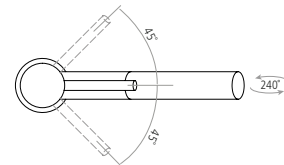

### GENERAL FEATURES

- Single lever design
- Minimum 0.5 bar pressure required
- Single lever ceramic valve
- Single flow
- Extendable hose
- 180° swivel spout

### ↔ DIMENSIONS

Note: Pull-out hose extended by 650mm

Worktop cut out 35mm required