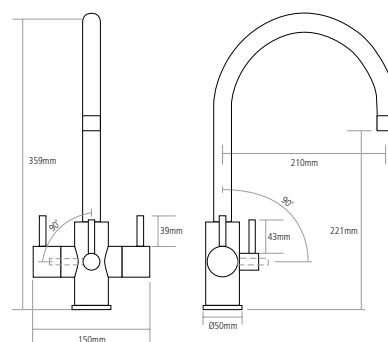

↔ DIMENSIONS

Worktop cut out 35mm required