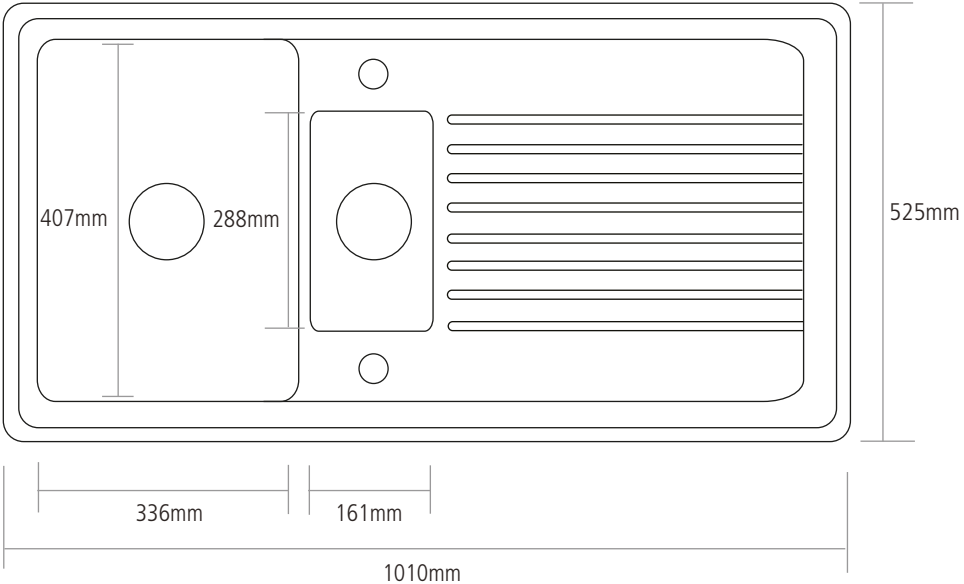

DIMENSIONS

- MAIN BOWL DEPTH:** 180MM
- SMALL BOWL DEPTH:** 110MM
- OVERALL SINK DEPTH:** 223MM
- MIN. BASE UNIT:** 600MM
- CUT-OUT SIZE:** 980 x 495MM

NOTE: All sink dimensions may vary by plus-or-minus 2%