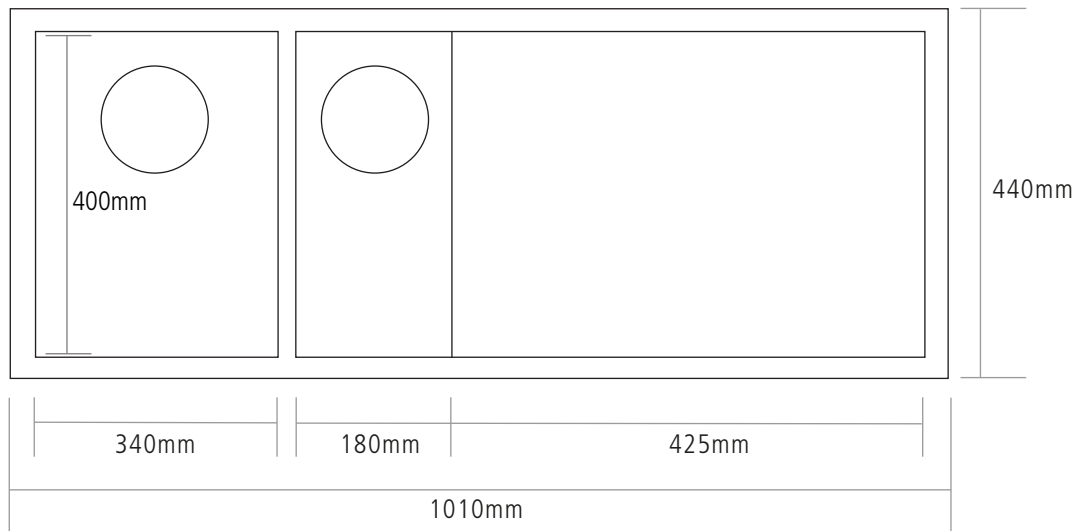

DIMENSIONS

MAIN BOWL DEPTH: 200MM

SMALL BOWL DEPTH: 150MM

MIN. BASE UNIT: 600MM

CUT-OUT SIZE: 990 X 420MM
