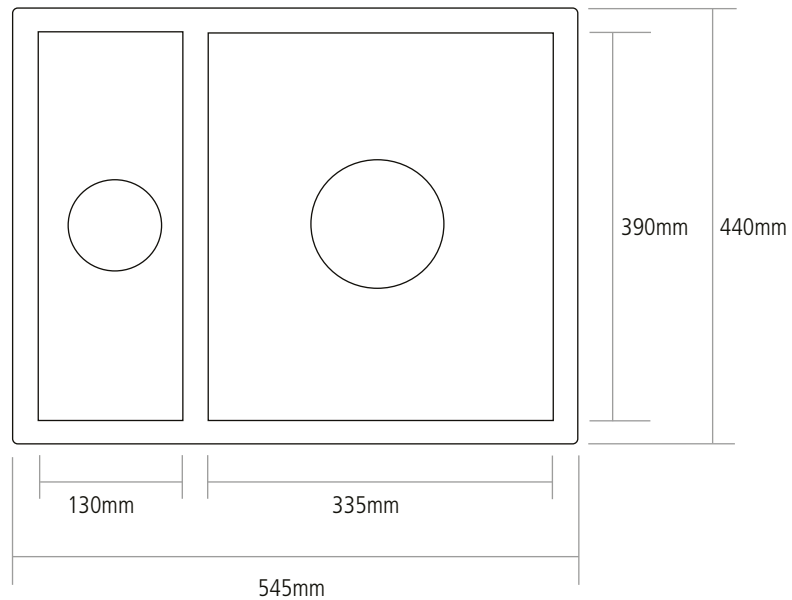

DIMENSIONS

MAIN BOWL DEPTH: 178MM

SMALL BOWL DEPTH: 118MM

OVERALL SINK DEPTH: 200MM

MIN. BASE UNIT: 600MM

CUT-OUT SIZE: 483 x 374MM

NOTE: All sink dimensions may vary by plus-or-minus 2%

NOTE: All sink dimensions may vary by plus-or-minus 2%