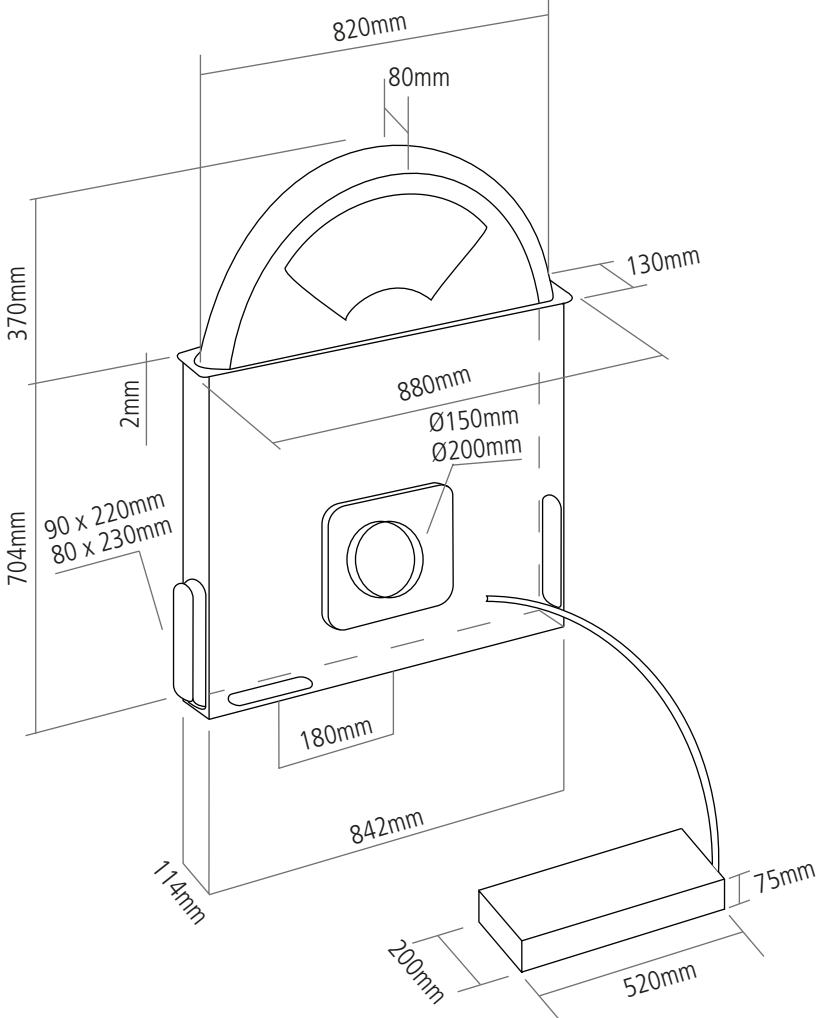

# DIMENSIONS

Cut-out: 855mm x 115mm