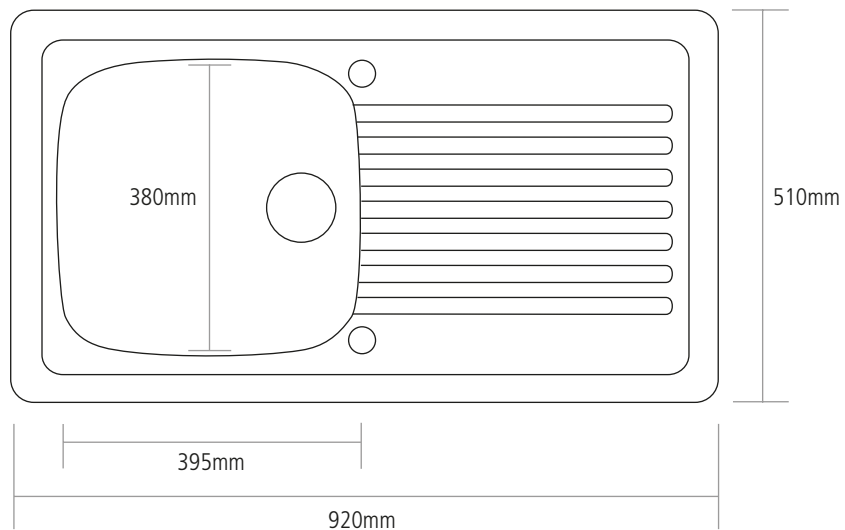

# DIMENSIONS

**MAIN BOWL DEPTH:** 180MM

**OVERALL SINK DEPTH:** 210MM

**MIN. BASE UNIT:** 500MM

**CUT-OUT SIZE:** 880 x 480MM

---

NOTE: All sink dimensions may vary by plus-or-minus 2%