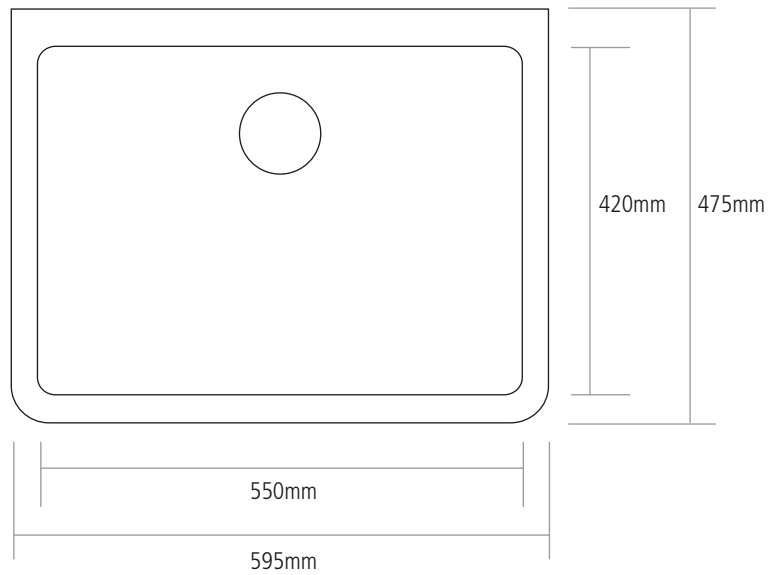

DIMENSIONS

BOWL DEPTH: 200MM

OVERALL SINK DEPTH: 220MM

MIN. BASE UNIT: 600MM

SINK TAPPERS FROM TOP TO

BOTTOM BY APPROX. 20MM

NOTE: All sink dimensions may vary by plus-or-minus 2%