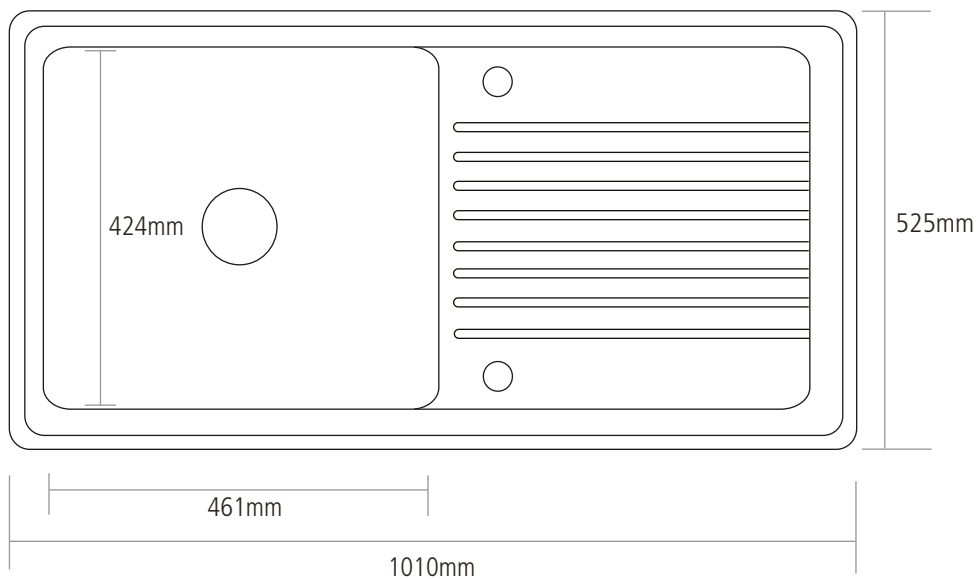

DIMENSIONS

MAIN BOWL DEPTH: 190MM

OVERALL SINK DEPTH: 225MM

MIN. BASE UNIT*: 600MM

CUT-OUT SIZE: 980 x 495MM

NOTE: All sink dimensions may vary by plus-or-minus 2%

Carcase may need to be adapted to accommodate tap tails if using a 600mm carcase