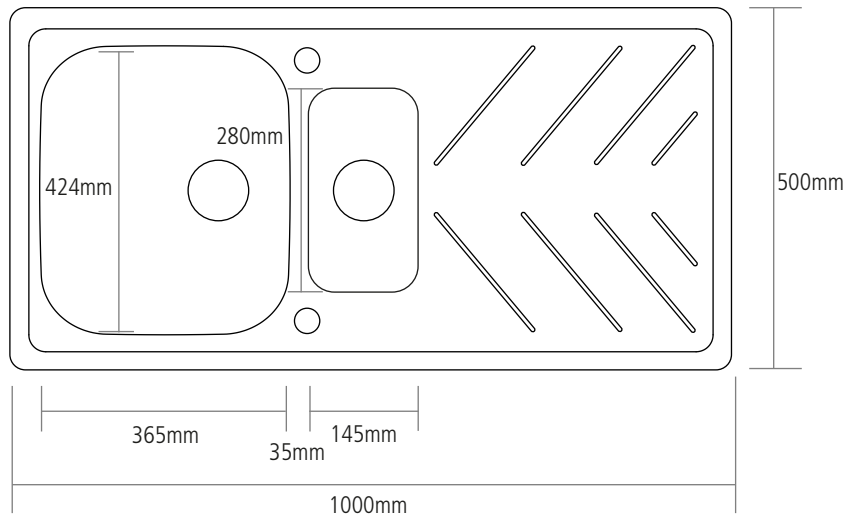

DIMENSIONS

- BOWL DEPTH:** 200MM
- SMALL BOWL DEPTH:** 140MM
- MIN. BASE UNIT:** 600MM
- CUT-OUT SIZE:** 980 x 480MM