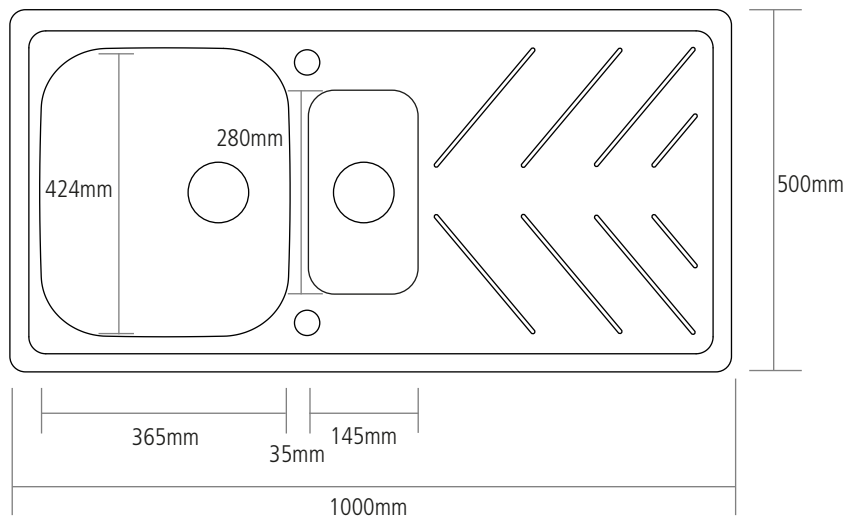

DIMENSIONS

BOWL DEPTH: 200MM

SMALL BOWL DEPTH: 140MM

MIN. BASE UNIT: 600MM

CUT-OUT SIZE: 980 x 480MM
