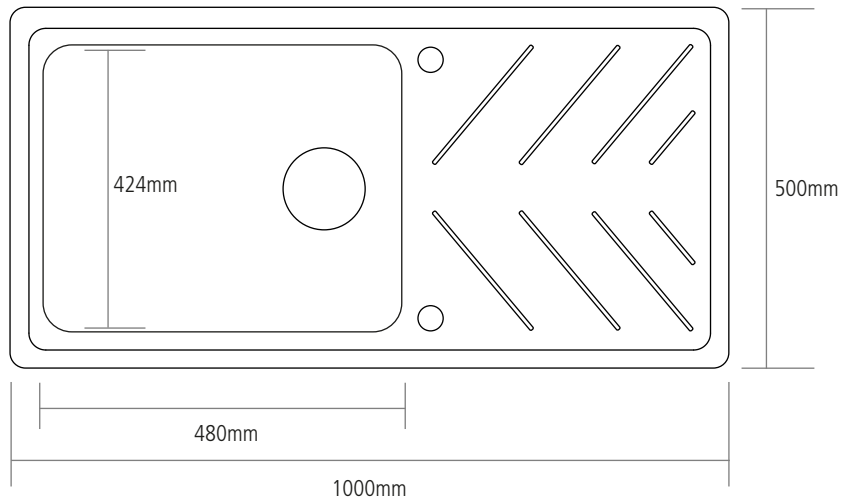

DIMENSIONS

BOWL DEPTH: 200MM

MIN. BASE UNIT: 600MM

CUT-OUT SIZE: 980 x 480MM
