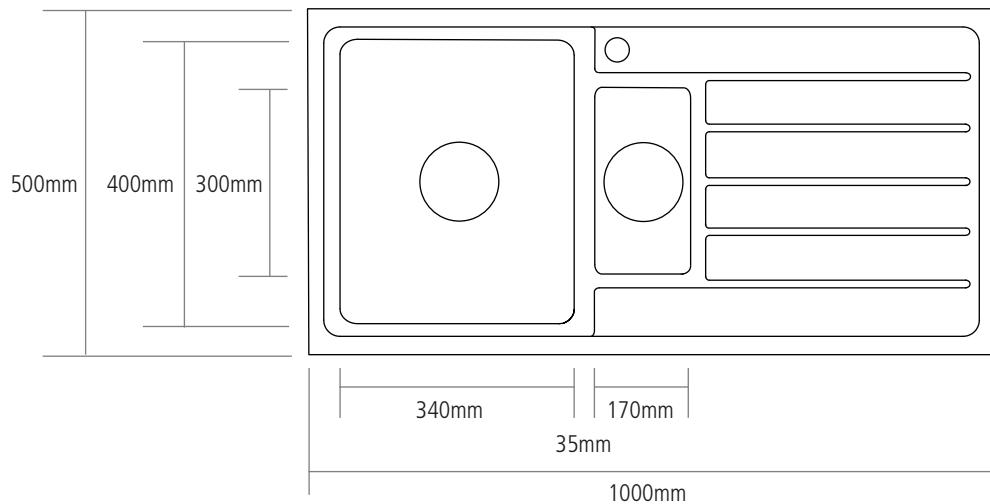

# DIMENSIONS

**MAIN BOWL DEPTH:** 200MM

**SMALL BOWL DEPTH:** 175MM

**MIN. BASE UNIT:** 600MM

**CUT-OUT SIZE:** 980 x 480MM

---