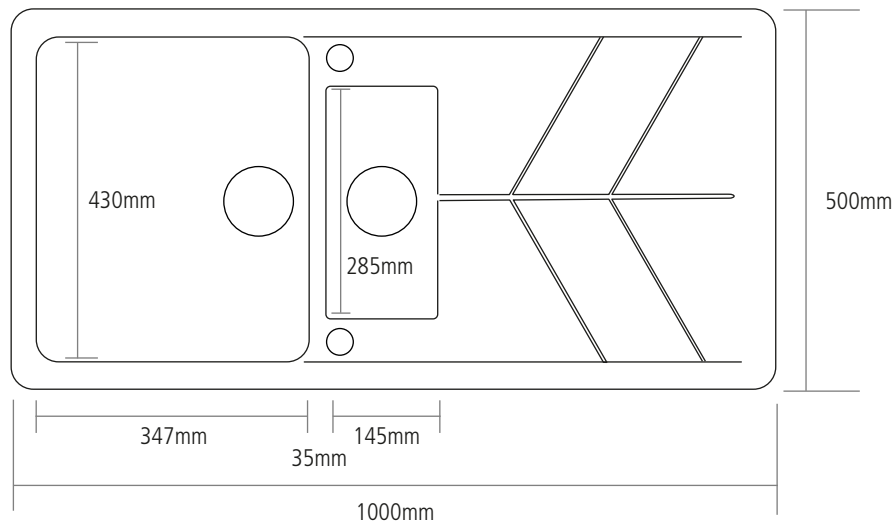

DIMENSIONS

BOWL DEPTH: 210MM

SMALL BOWL DEPTH: 142MM

MIN. BASE UNIT: 600MM

CUT-OUT SIZE: 980 x 480MM
