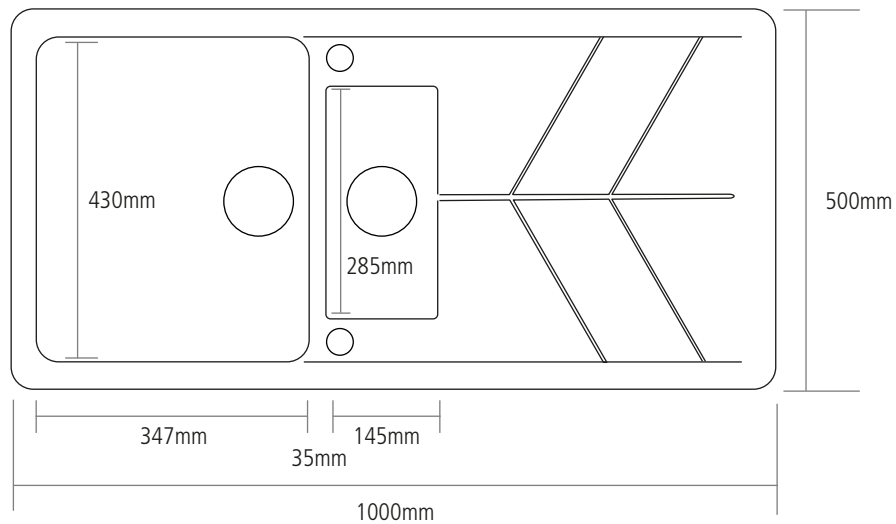

DIMENSIONS

BOWL DEPTH: 210MM

SMALL BOWL DEPTH: 142MM

MIN. BASE UNIT: 600MM

CUT-OUT SIZE: 980 x 480MM
