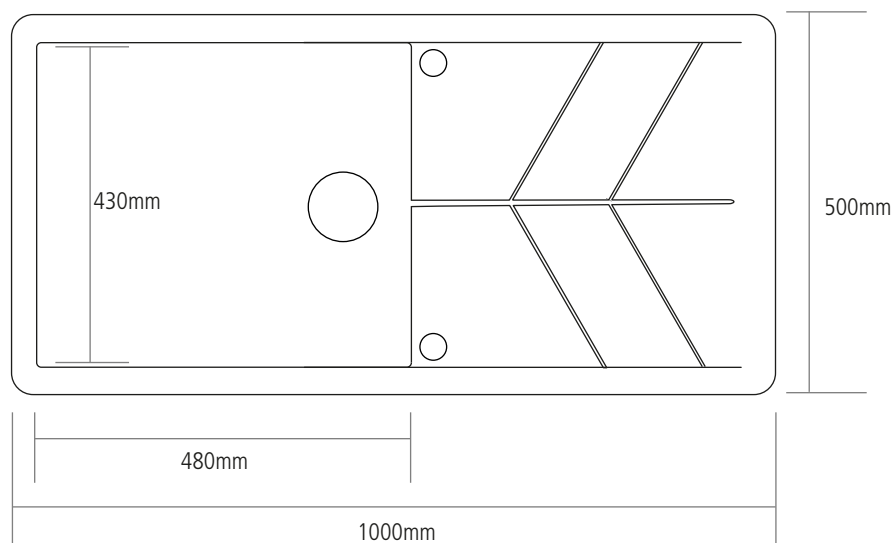

DIMENSIONS

BOWL DEPTH: 220MM

MIN. BASE UNIT: 600MM

CUT-OUT SIZE: 980 x 480MM
