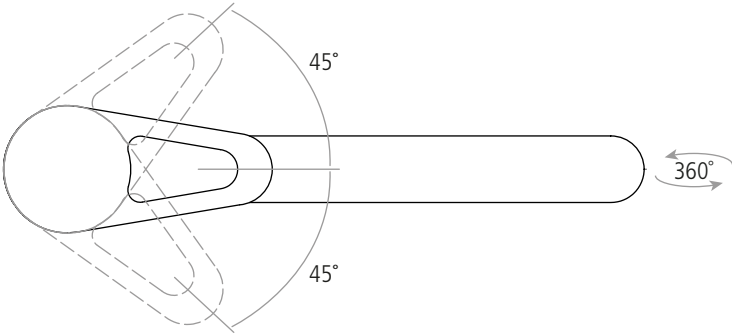

DIMENSIONS

Worktop cut-out 35mm required