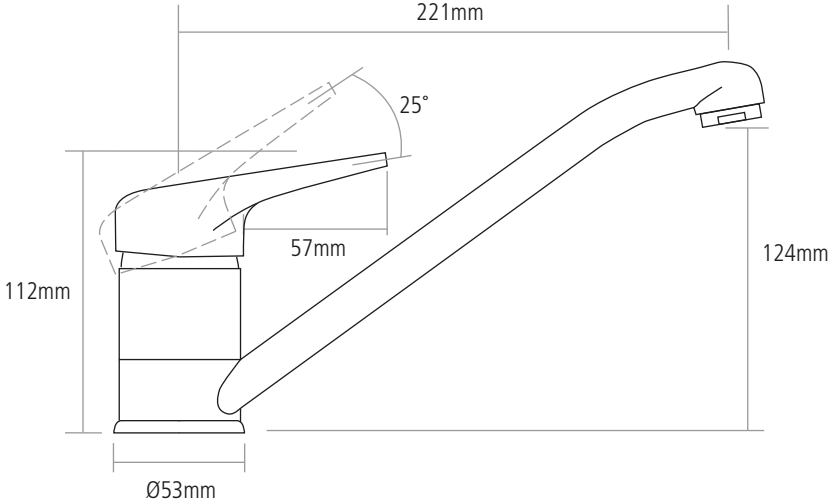

DIMENSIONS

Worktop cut-out 35mm required