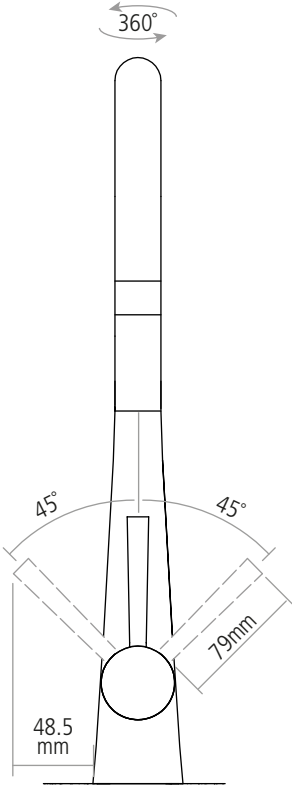

DIMENSIONS

Worktop cut-out 35mm required