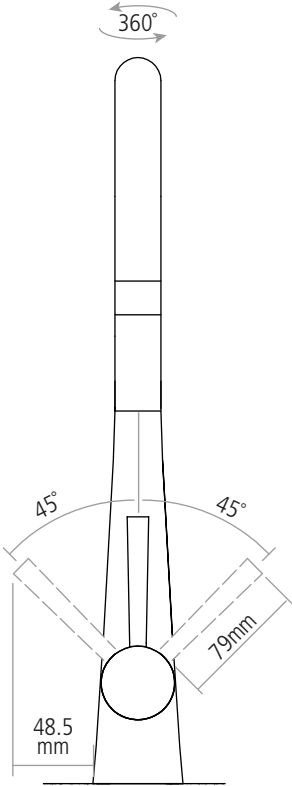

DIMENSIONS

Worktop cut-out 35mm required