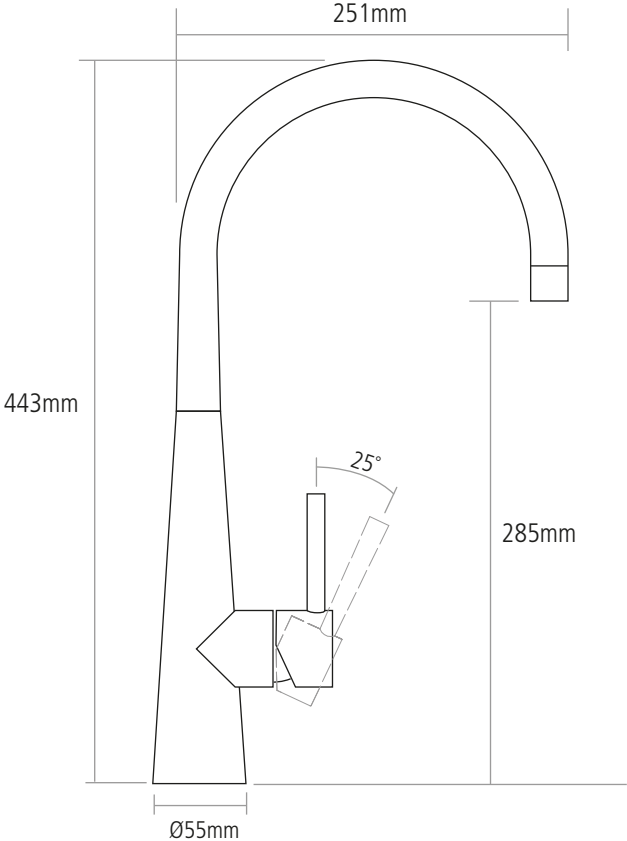

DIMENSIONS

Worktop cut-out 35mm required