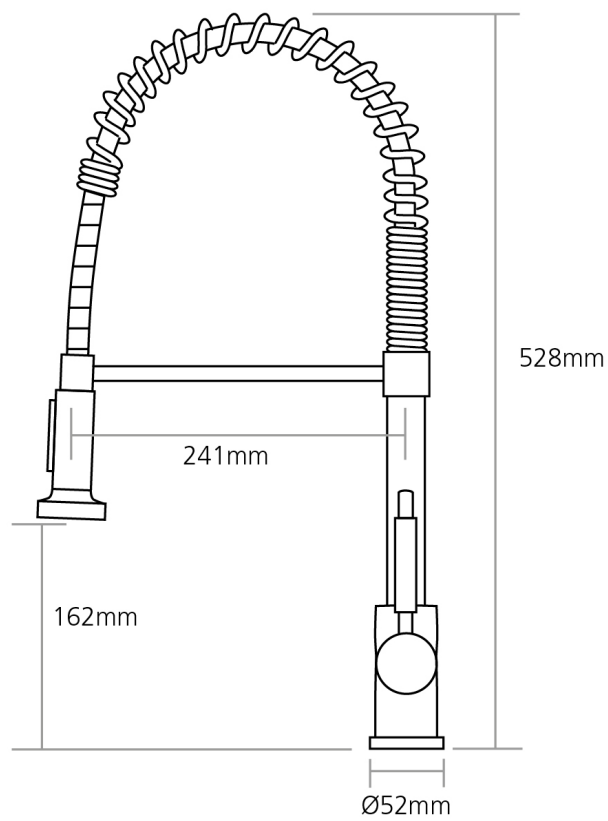

Product installation diagrams

Models:
RAW-CH

Worktop cut-out 35mm required
